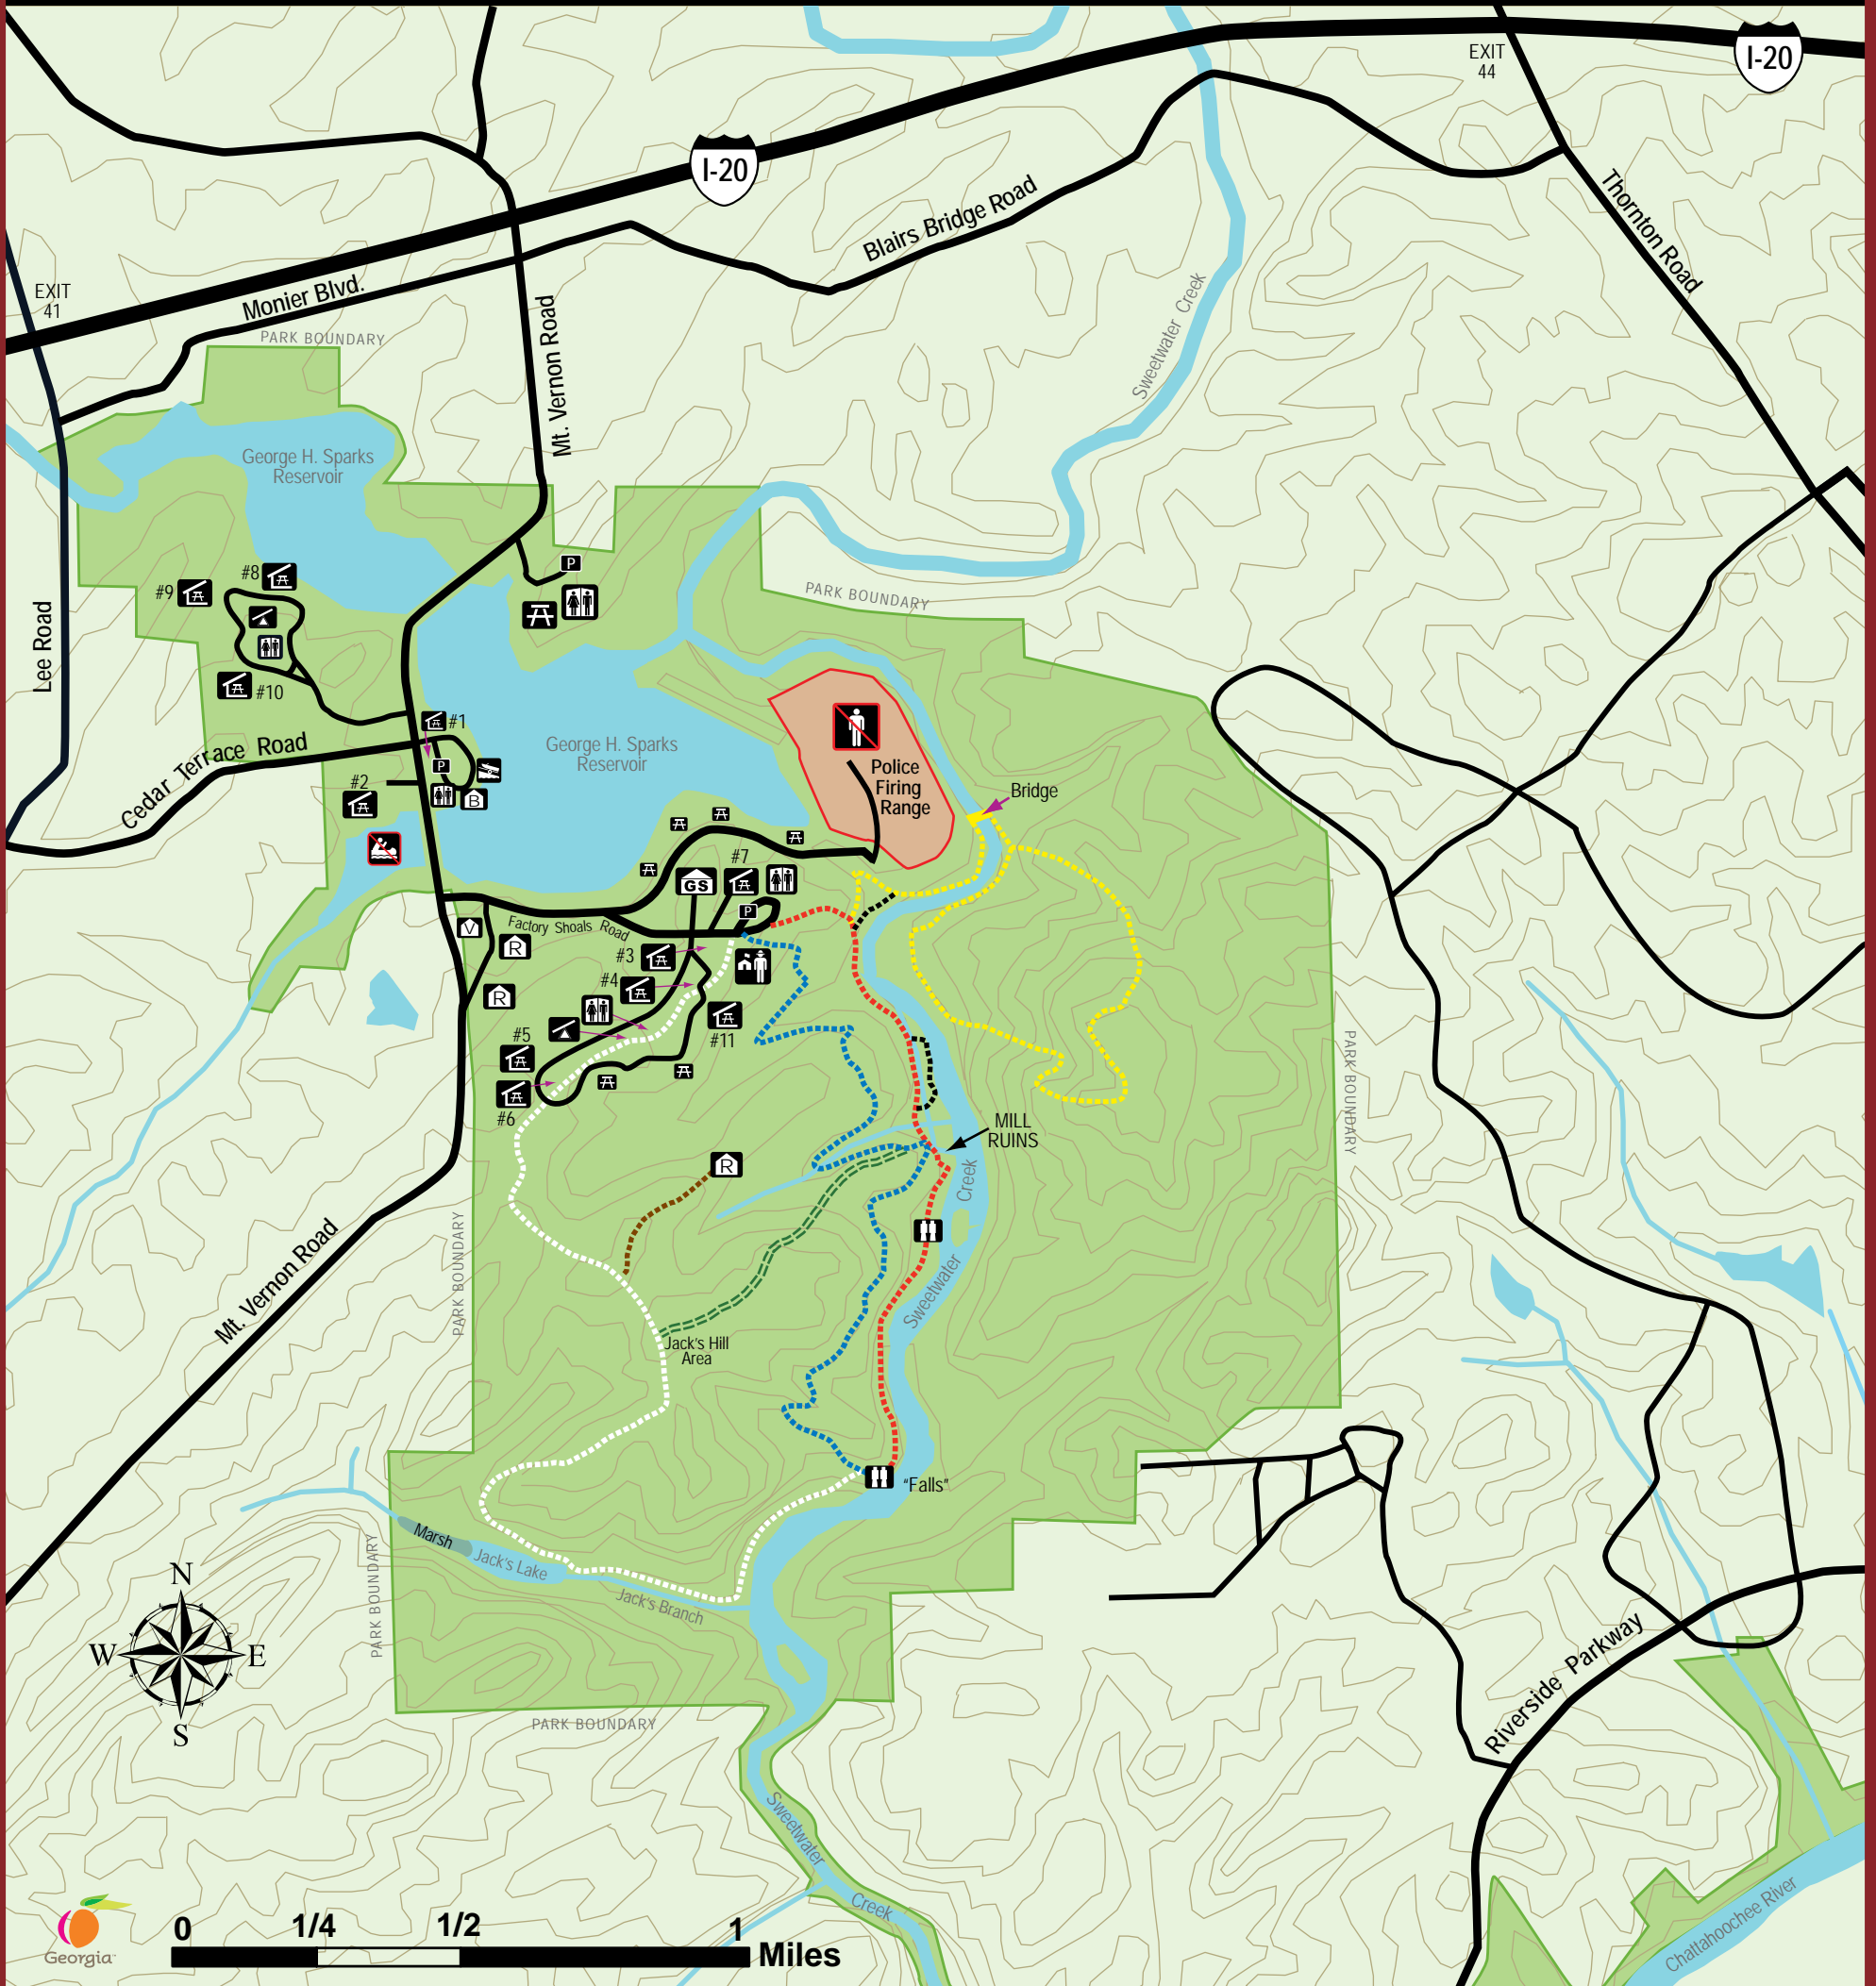

Sweetwater Creek State Park Trail Map

Mt. Vernon Road, Lithia Springs GA 30122 • Park: 770-732-5871 • Emergency: 911 • Reservations: 1-800-864-7275 • www.GeorgiaStateParks.org

Georgia State Parks & Historic Sites

LEGEND

- ⋯ Blue / Non-Game Wildlife Trail
- ⋯ Red / History Trail
- ⋯ White / Non-Game Wildlife Trail
- ⋯ Yellow / East Side Trail
- ⋯ Forest Management Road
- ⋯ Trail Connector
- ⋯ Gravel / Unpaved Road
- Police Firing Range
no park visitors allowed
- Stream
- Restroom
- Parking
- Interpretive Center / Park Office
- Picnic Shelter
- Picnic Area
- Boat Ramp
- Playground
- Overlook
- Group Shelter
- Staff Residence
- Volunteer Office
- Bait Shop / Store
- No Boating
- No Park Visitors